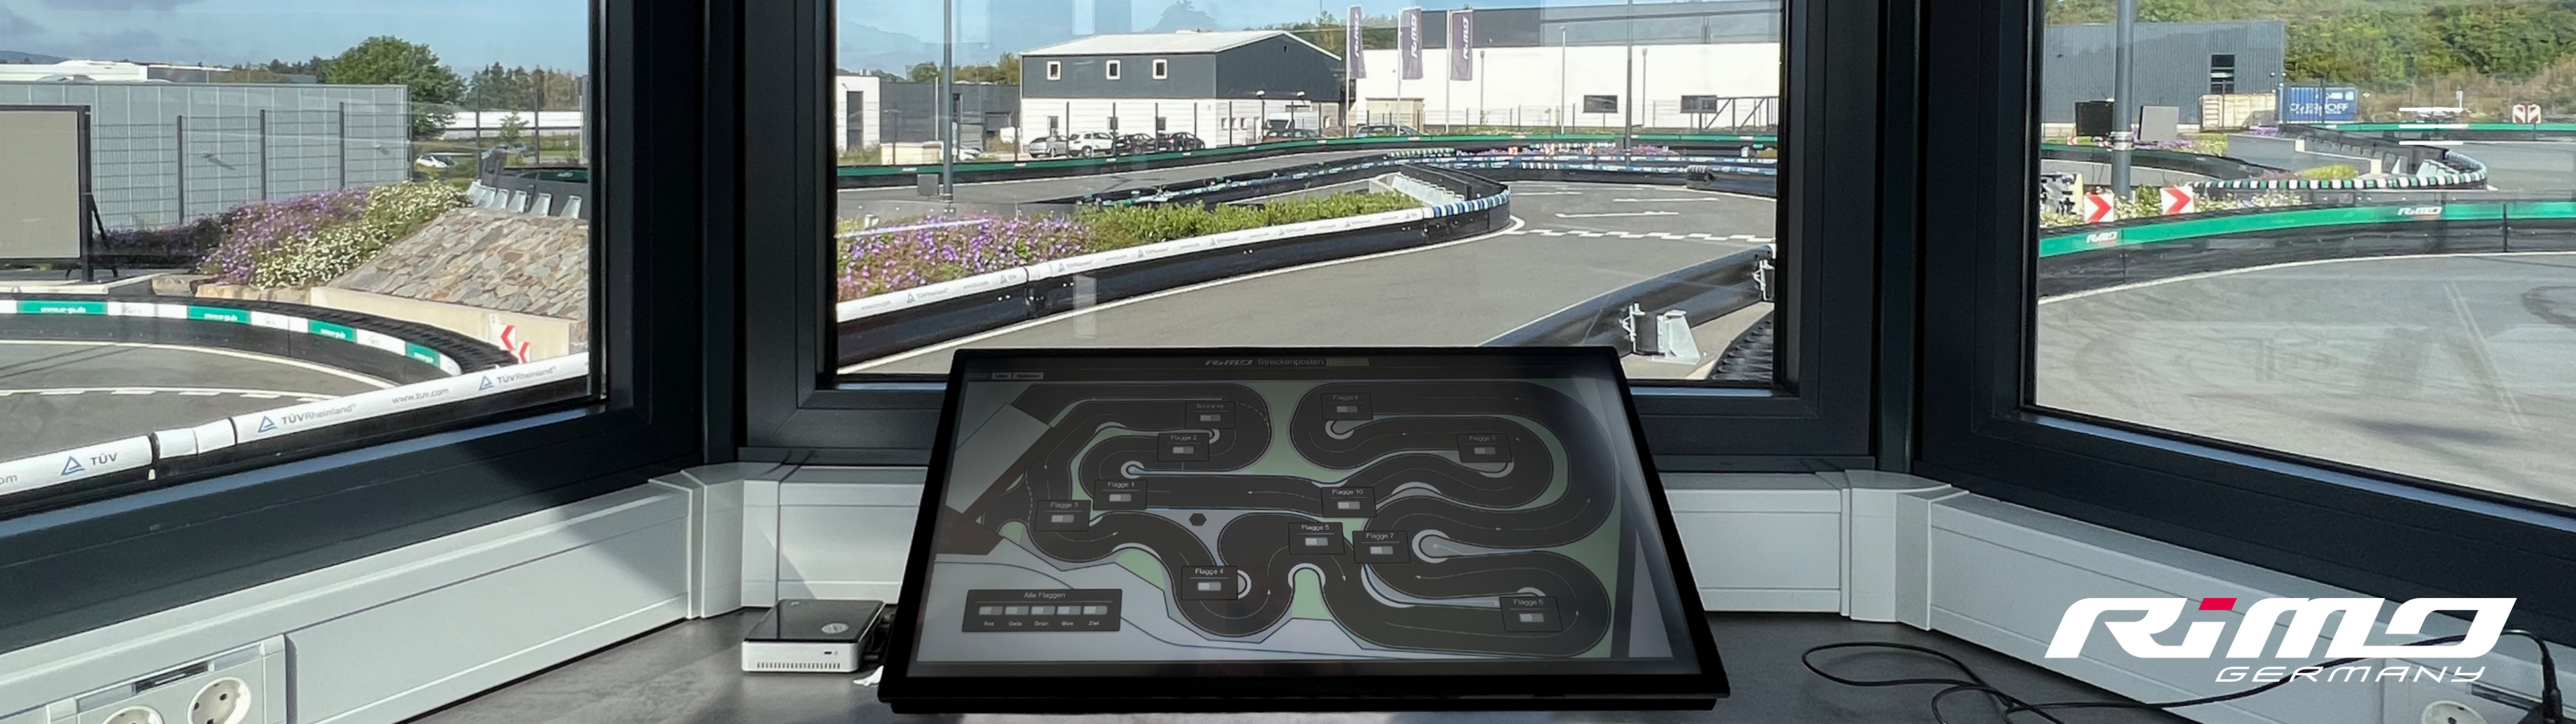

RiMO
GERMANY

FLAGS SYSTEM

Discover our new RiMO flag system.

WWW.RIMO-GERMANY.COM

LED-PANEL

The LED panel size is 384mm x 384mm.
They are equipped with 4096 individually controllable RGP LEDs.
The screens are outdoor usable and robust due to a high quality stainless steel housing.
They are controlled by a radio signal (2.4 GHz), which does not require any cabling.
Only normal mains power is required.

384mm x 384mm

THE ENTIRE SYSTEM

Display

Clear digital track view with freely positionable flag icons. Standard possible flag colors: red, yellow, green, blue, finish flag. On request all other colors and patterns are possible. Each flag can be switched blue individually. This is programmed with adjustable time interval.

Control unit

Easy implementation due to independence from existing networks. Control via any WLAN and web browser capable end device possible.

CONTROL

TRACK CONTROL

Simple and direct operation is possible through our large clear touchpad. Through all components a fast and accurate transmission to the monitors is ensured. Operation via the individual route layout or via the list possible. No internet connection is necessary.