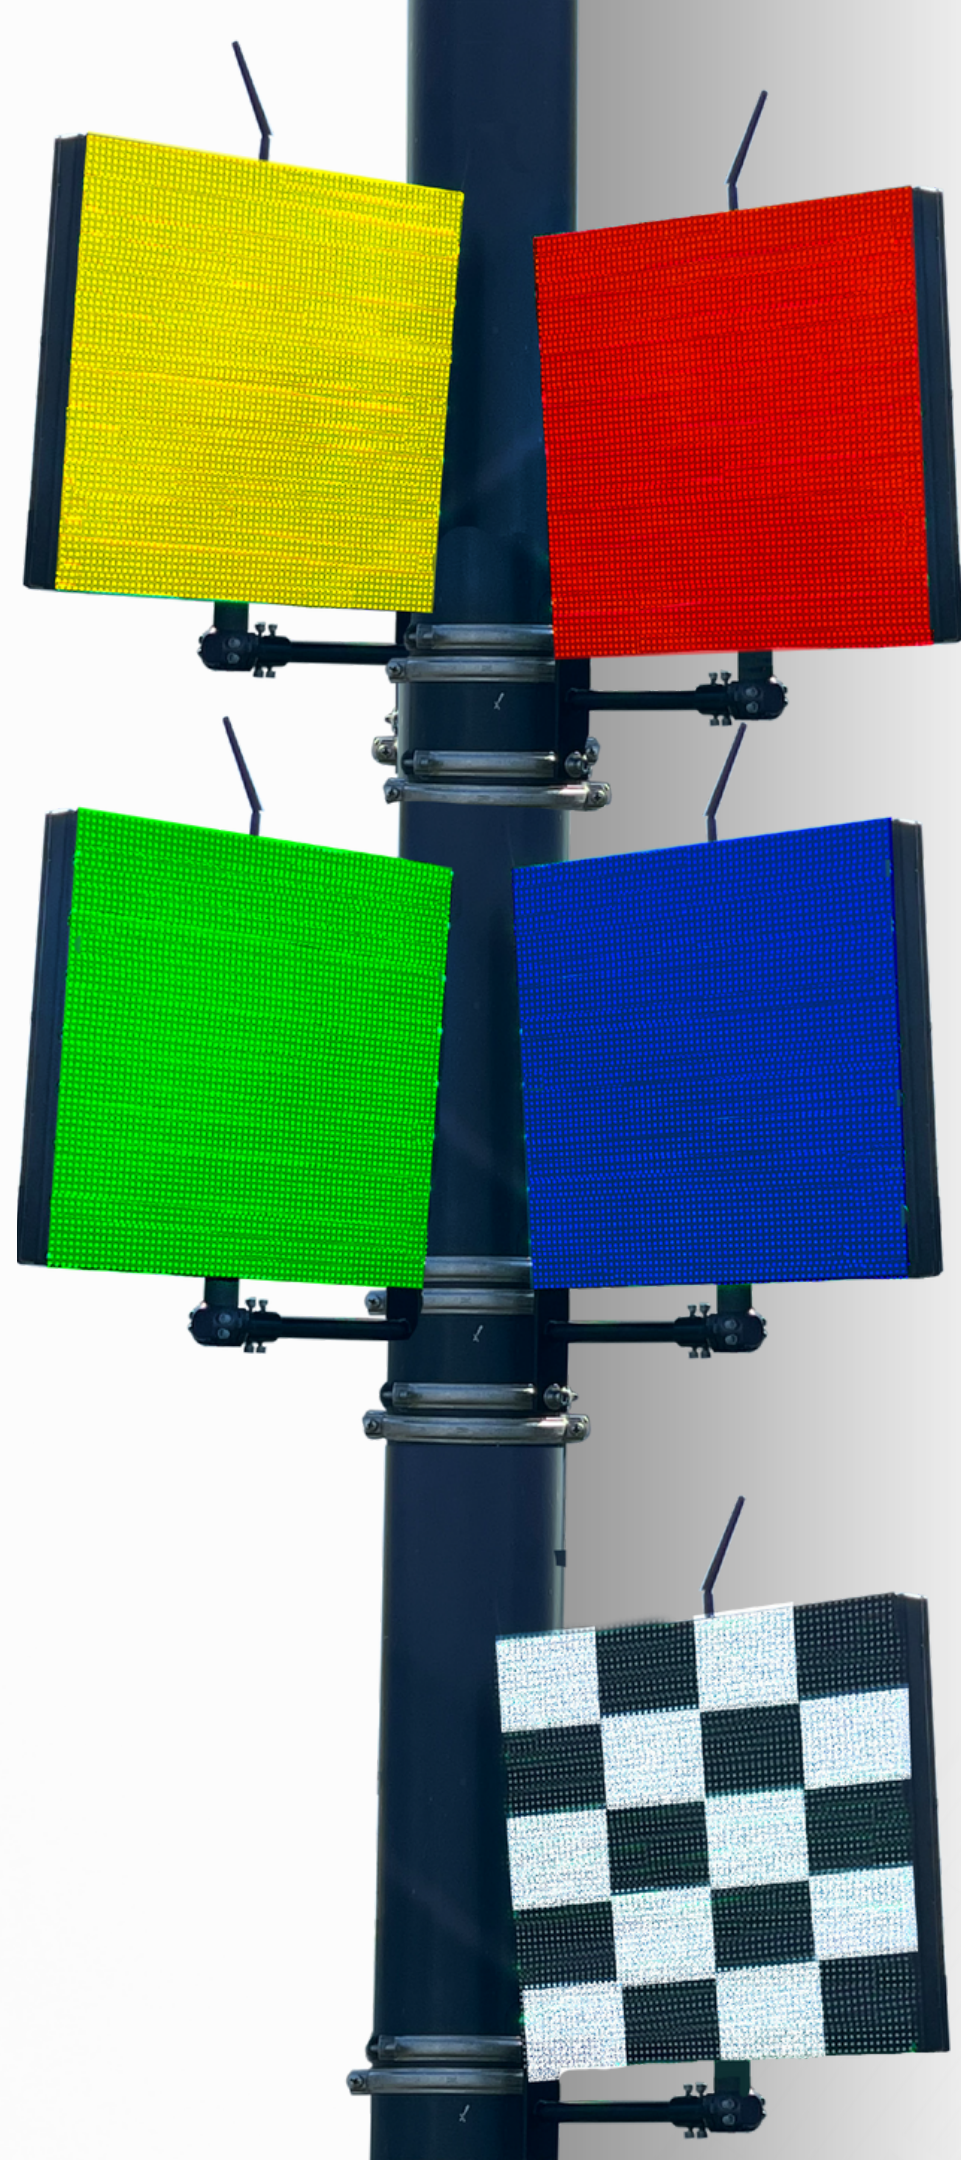

RiMO
GERMANY

FLAGS SYSTEM

Discover our new RiMO flag system.

WWW.RIMO-GERMANY.COM

LED-PANEL

The LED panel size is 384mm x 384mm.
They are equipped with 4096 individually controllable RGP LEDs.
The screens are outdoor usable and robust due to a high quality stainless steel housing.
They are controlled by a radio signal (2.4 GHz), which does not require any cabling.
Only normal mains power is required.

384mm x 384mm

THE ENTIRE SYSTEM

Display

Clear digital track view with freely positionable flag icons. Standard possible flag colors: red, yellow, green, blue, finish flag. On request all other colors and patterns are possible. Each flag can be switched blue individually. This is programmed with adjustable time interval.

Control unit

Easy implementation due to independence from existing networks. Control via any WLAN and web browser capable end device possible.

CONTROL

TRACK CONTROL

Simple and direct operation is possible through our large clear touchpad. Through all components a fast and accurate transmission to the monitors is ensured. Operation via the individual route layout or via the list possible. No internet connection is necessary.

Flag 7

Flag 4

Flag 6

All Flags

<input type="checkbox"/>	<input type="checkbox"/>	<input type="checkbox"/>	<input type="checkbox"/>	<input type="checkbox"/>
Red	Yellow	Green	Box	Goal

MOUNTING

As mounting options, we provide you with a choice of sturdy wall mounts and floor stands. Flexibly adaptable for any track concept.