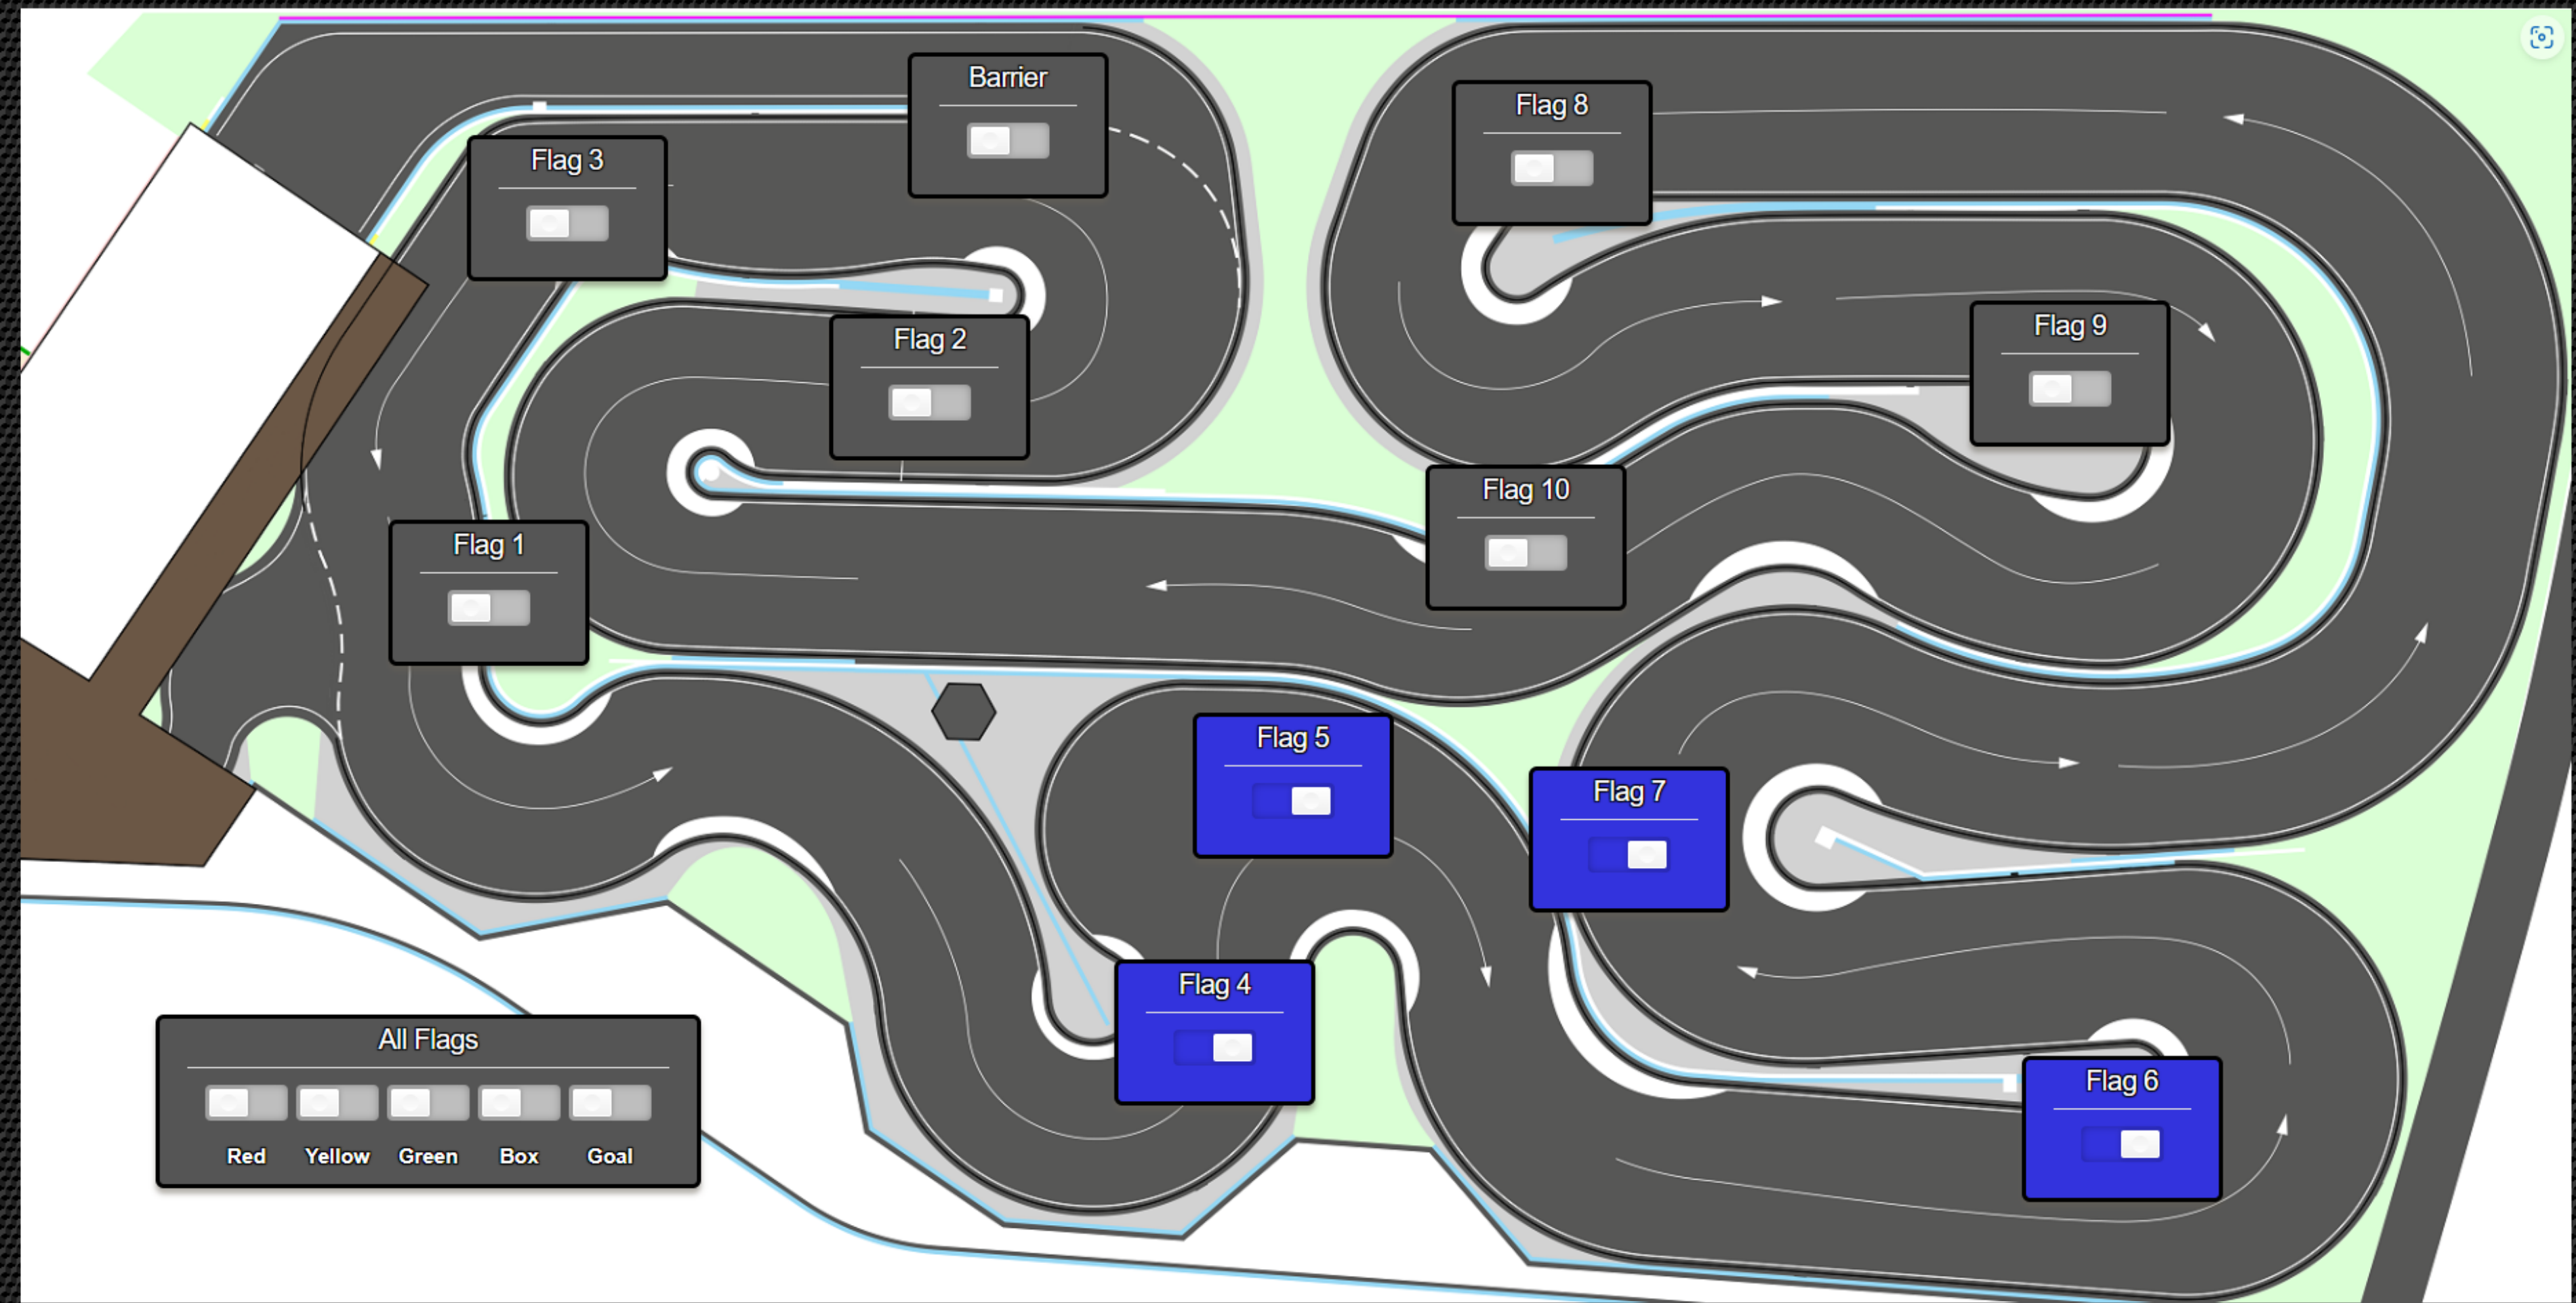

384mm x 384mm

THE ENTIRE SYSTEM

Display

Clear digital track view with freely positionable flag icons. Standard possible flag colors: red, yellow, green, blue, finish flag. On request all other colors and patterns are possible. Each flag can be switched blue individually. This is programmed with adjustable time interval.

Control unit

Easy implementation due to independence from existing networks. Control via any WLAN and web browser capable end device possible.

CONTROL

TRACK CONTROL

Simple and direct operation is possible through our large clear touchpad. Through all components a fast and accurate transmission to the monitors is ensured. Operation via the individual route layout or via the list possible. No internet connection is necessary.

Flag 3

Barrier

Flag 8

Flag 2

Flag 9

Flag 1

Flag 10

Flag 5

Flag 7

Flag 4

Flag 6

All Flags

<input type="checkbox"/>	<input type="checkbox"/>	<input type="checkbox"/>	<input type="checkbox"/>	<input type="checkbox"/>
Red	Yellow	Green	Box	Goal

MOUNTING

As mounting options, we provide you with a choice of sturdy wall mounts and floor stands. Flexibly adaptable for any track concept.